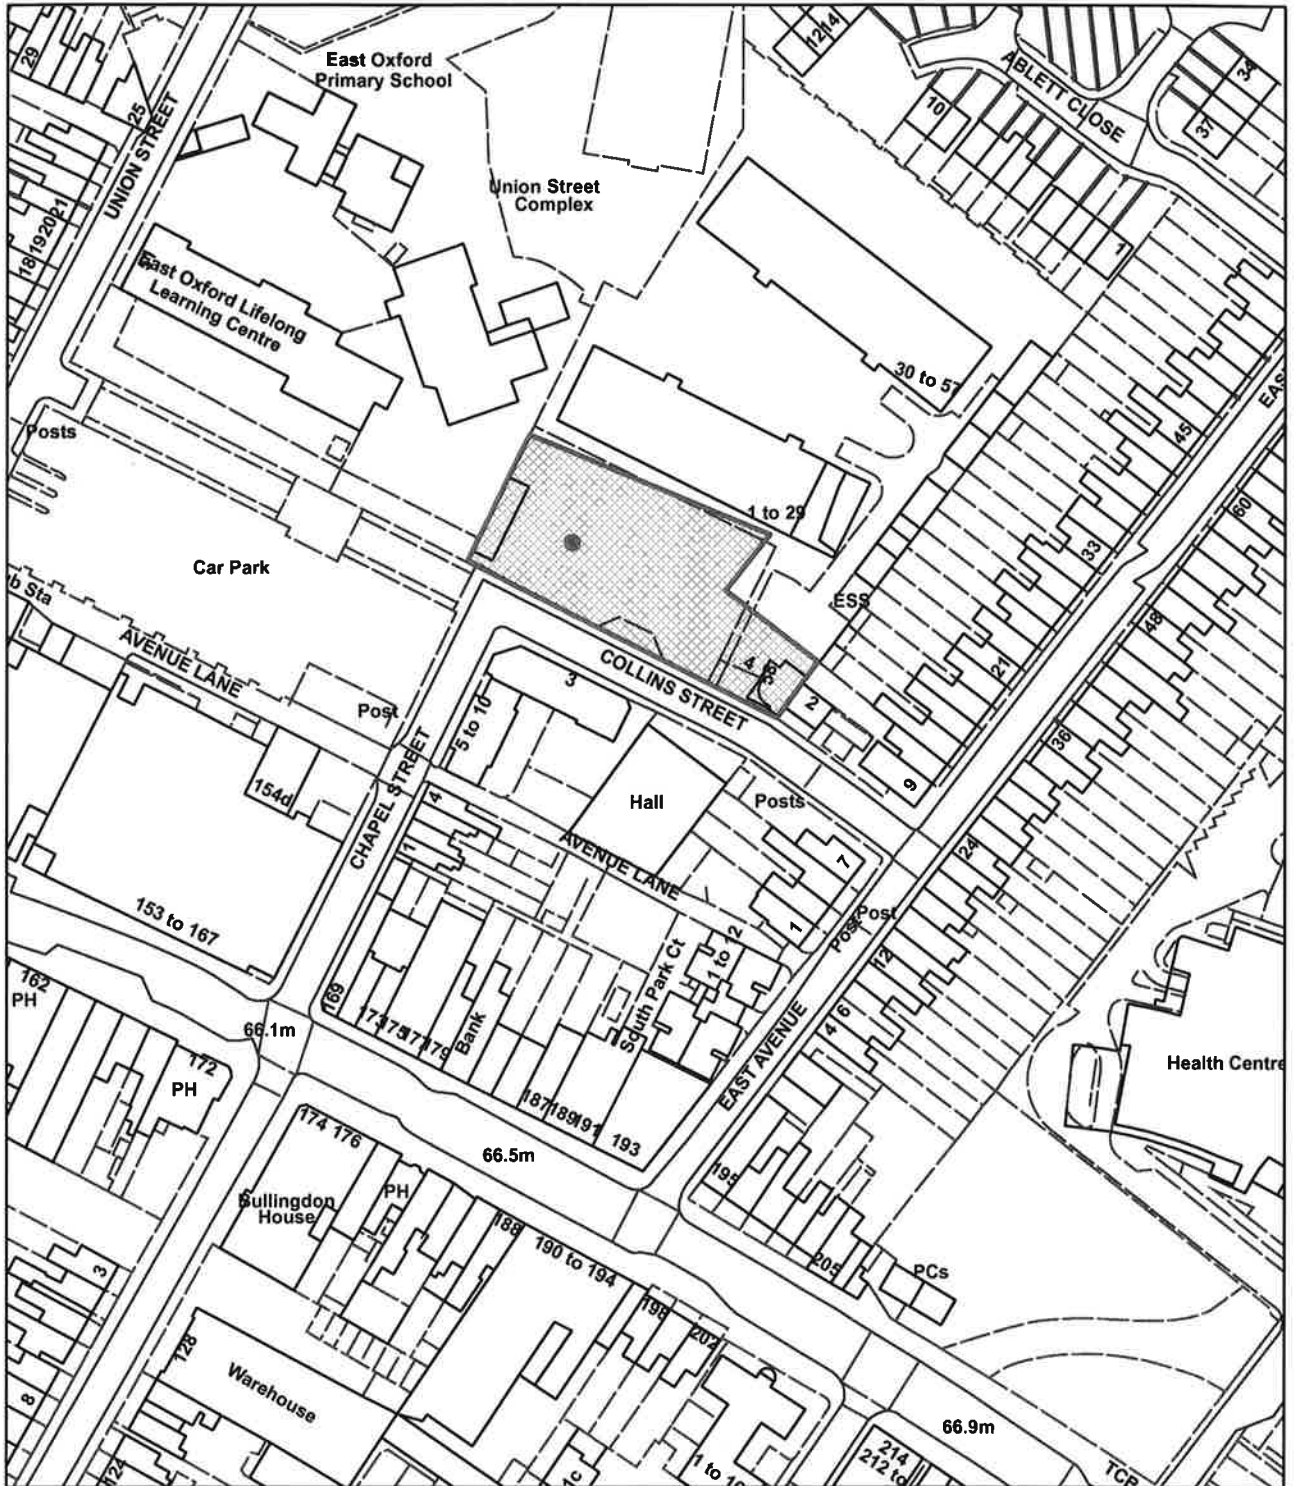

Appendix 1

Former Travis Perkins, Colins St

© Crown Copyright and database right 2014.
Ordnance Survey 100019348.

Oxford City Council
City Development

Scale: 1:1,325 (printed to A4)

This page is intentionally left blank